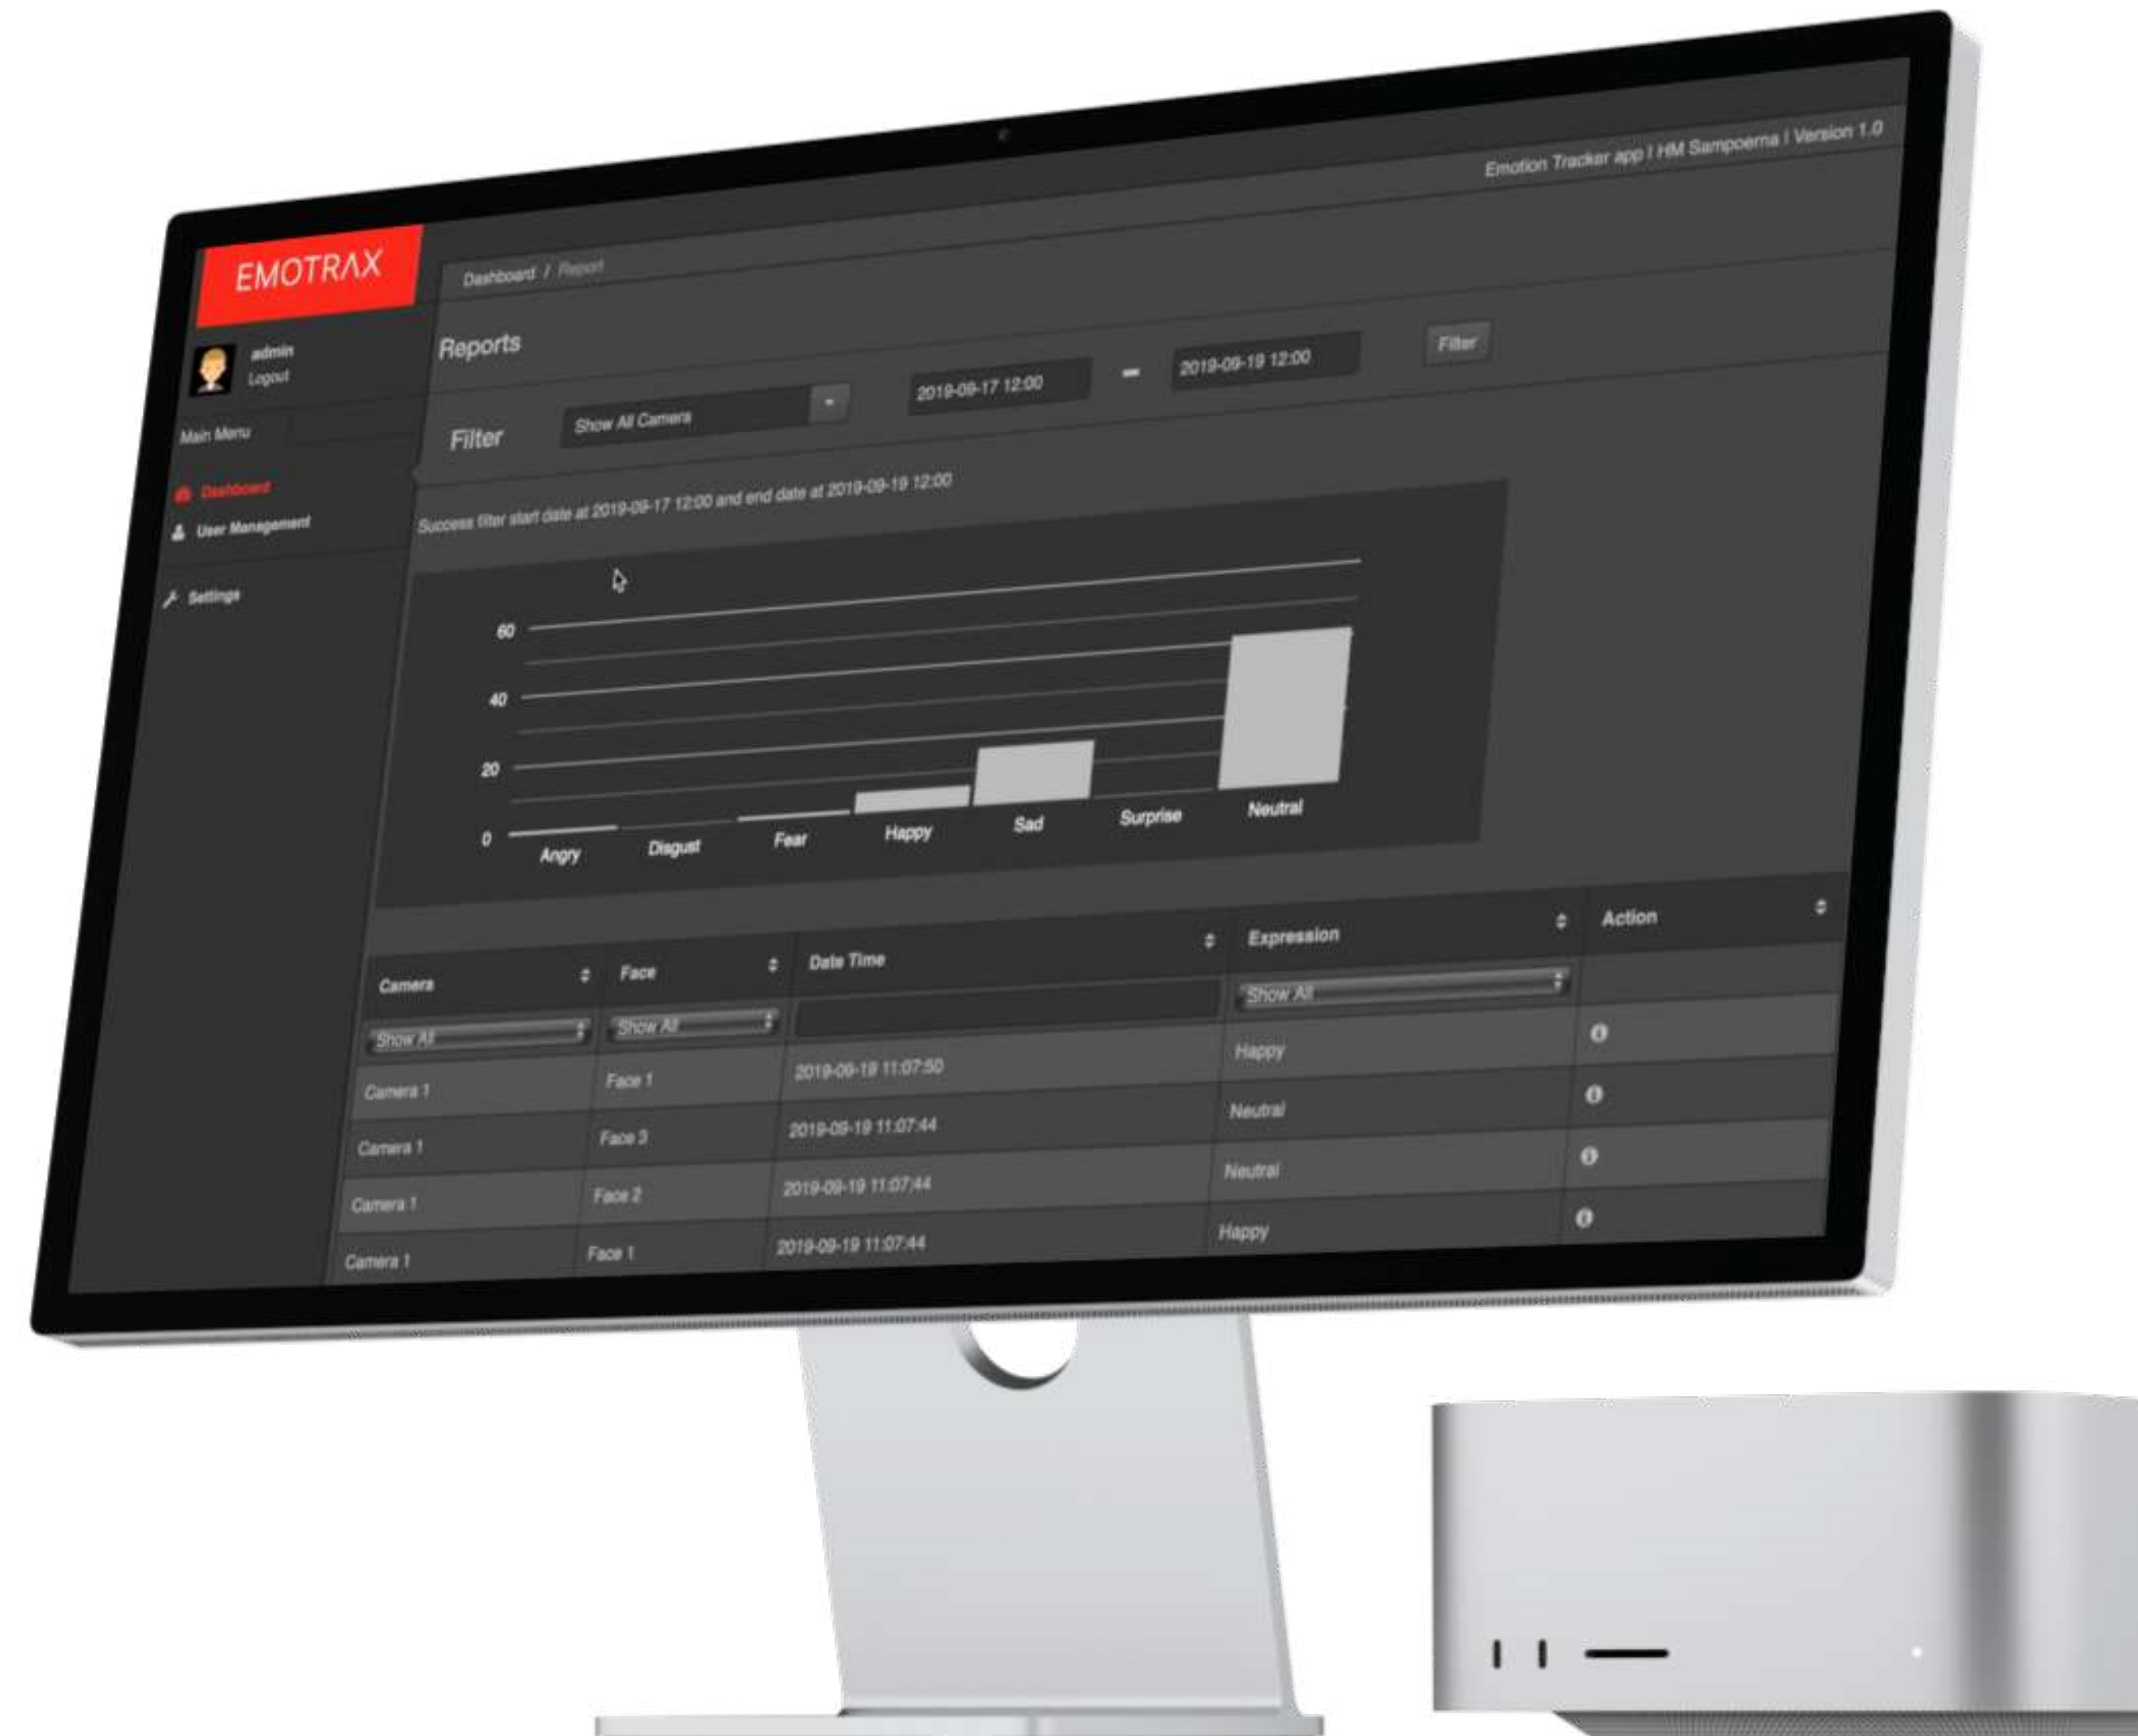

SAMPOERNA

HM Sampoerna

Being a part of some of their campaign that needs to track human/face expressions during offline event and music showcase, using our web-based system called EMOTRAX.

UI/UX

Web-based System Development

System managing