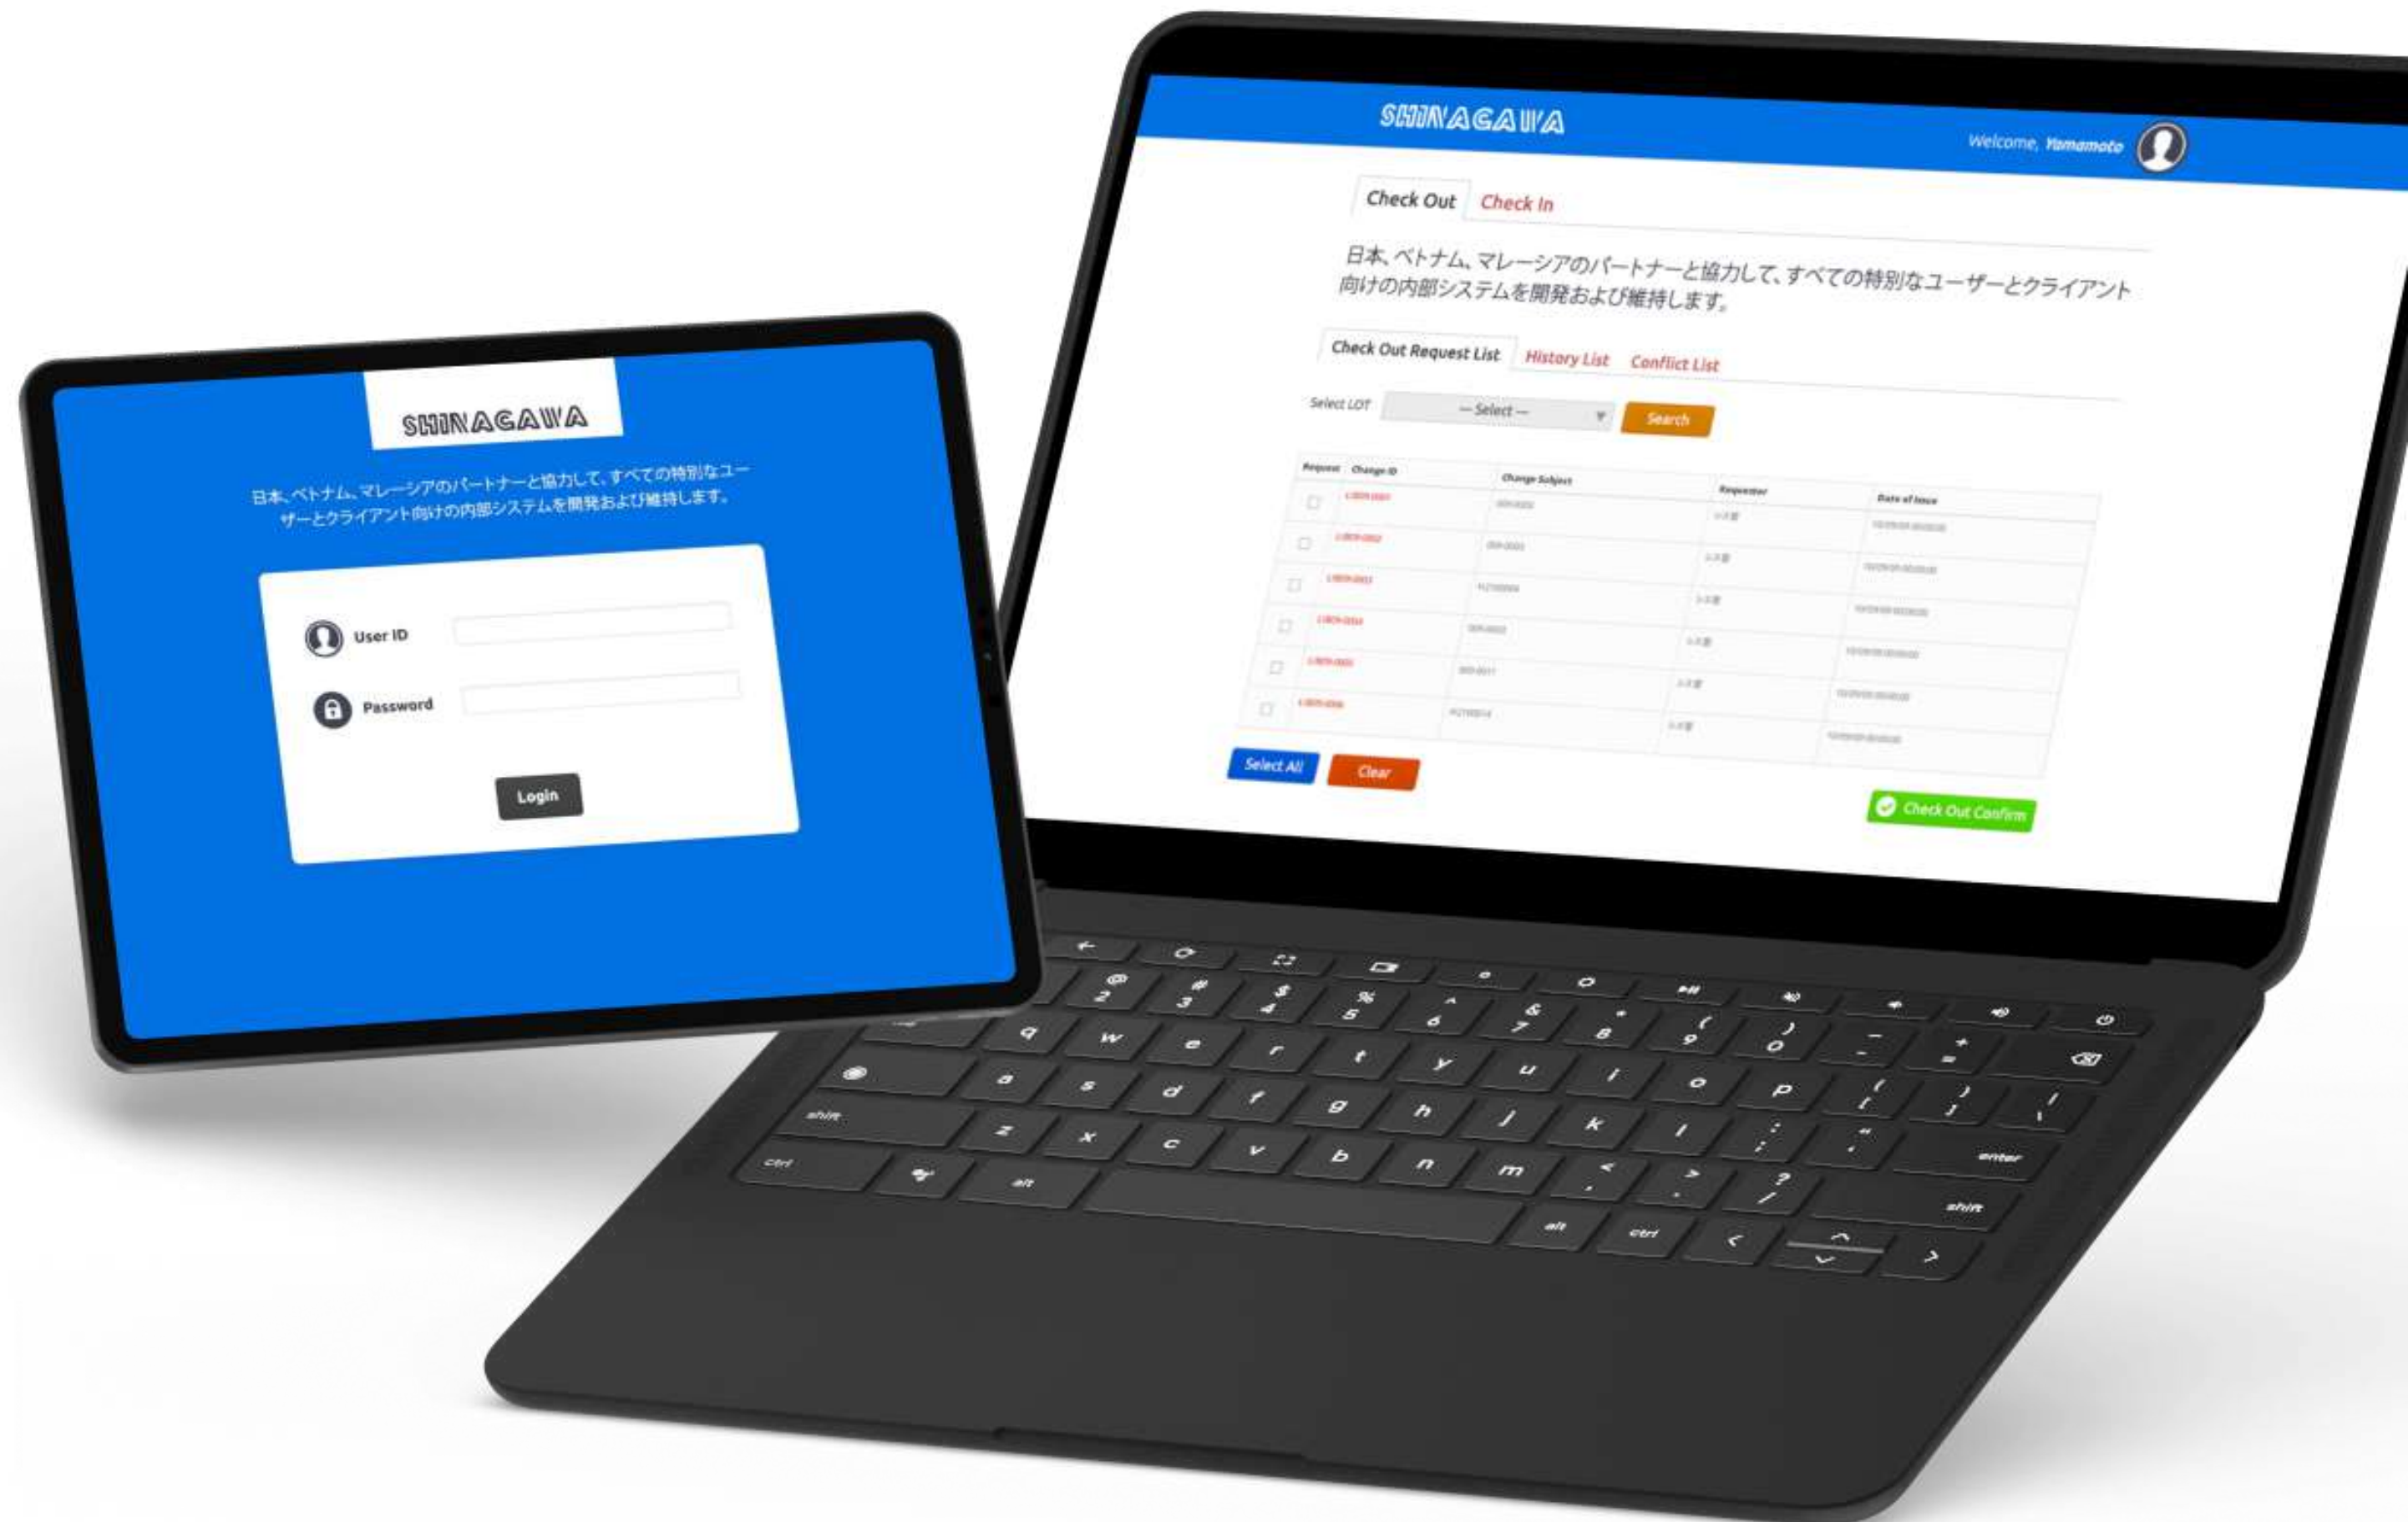

10 STUDY CASES®

/14

BLUESHIP

Collaborate with our partners in Japan, Vietnam, and Malaysia to develop and maintain internal system to every special user and client.

UI/UX

Web-based System Development

System managing