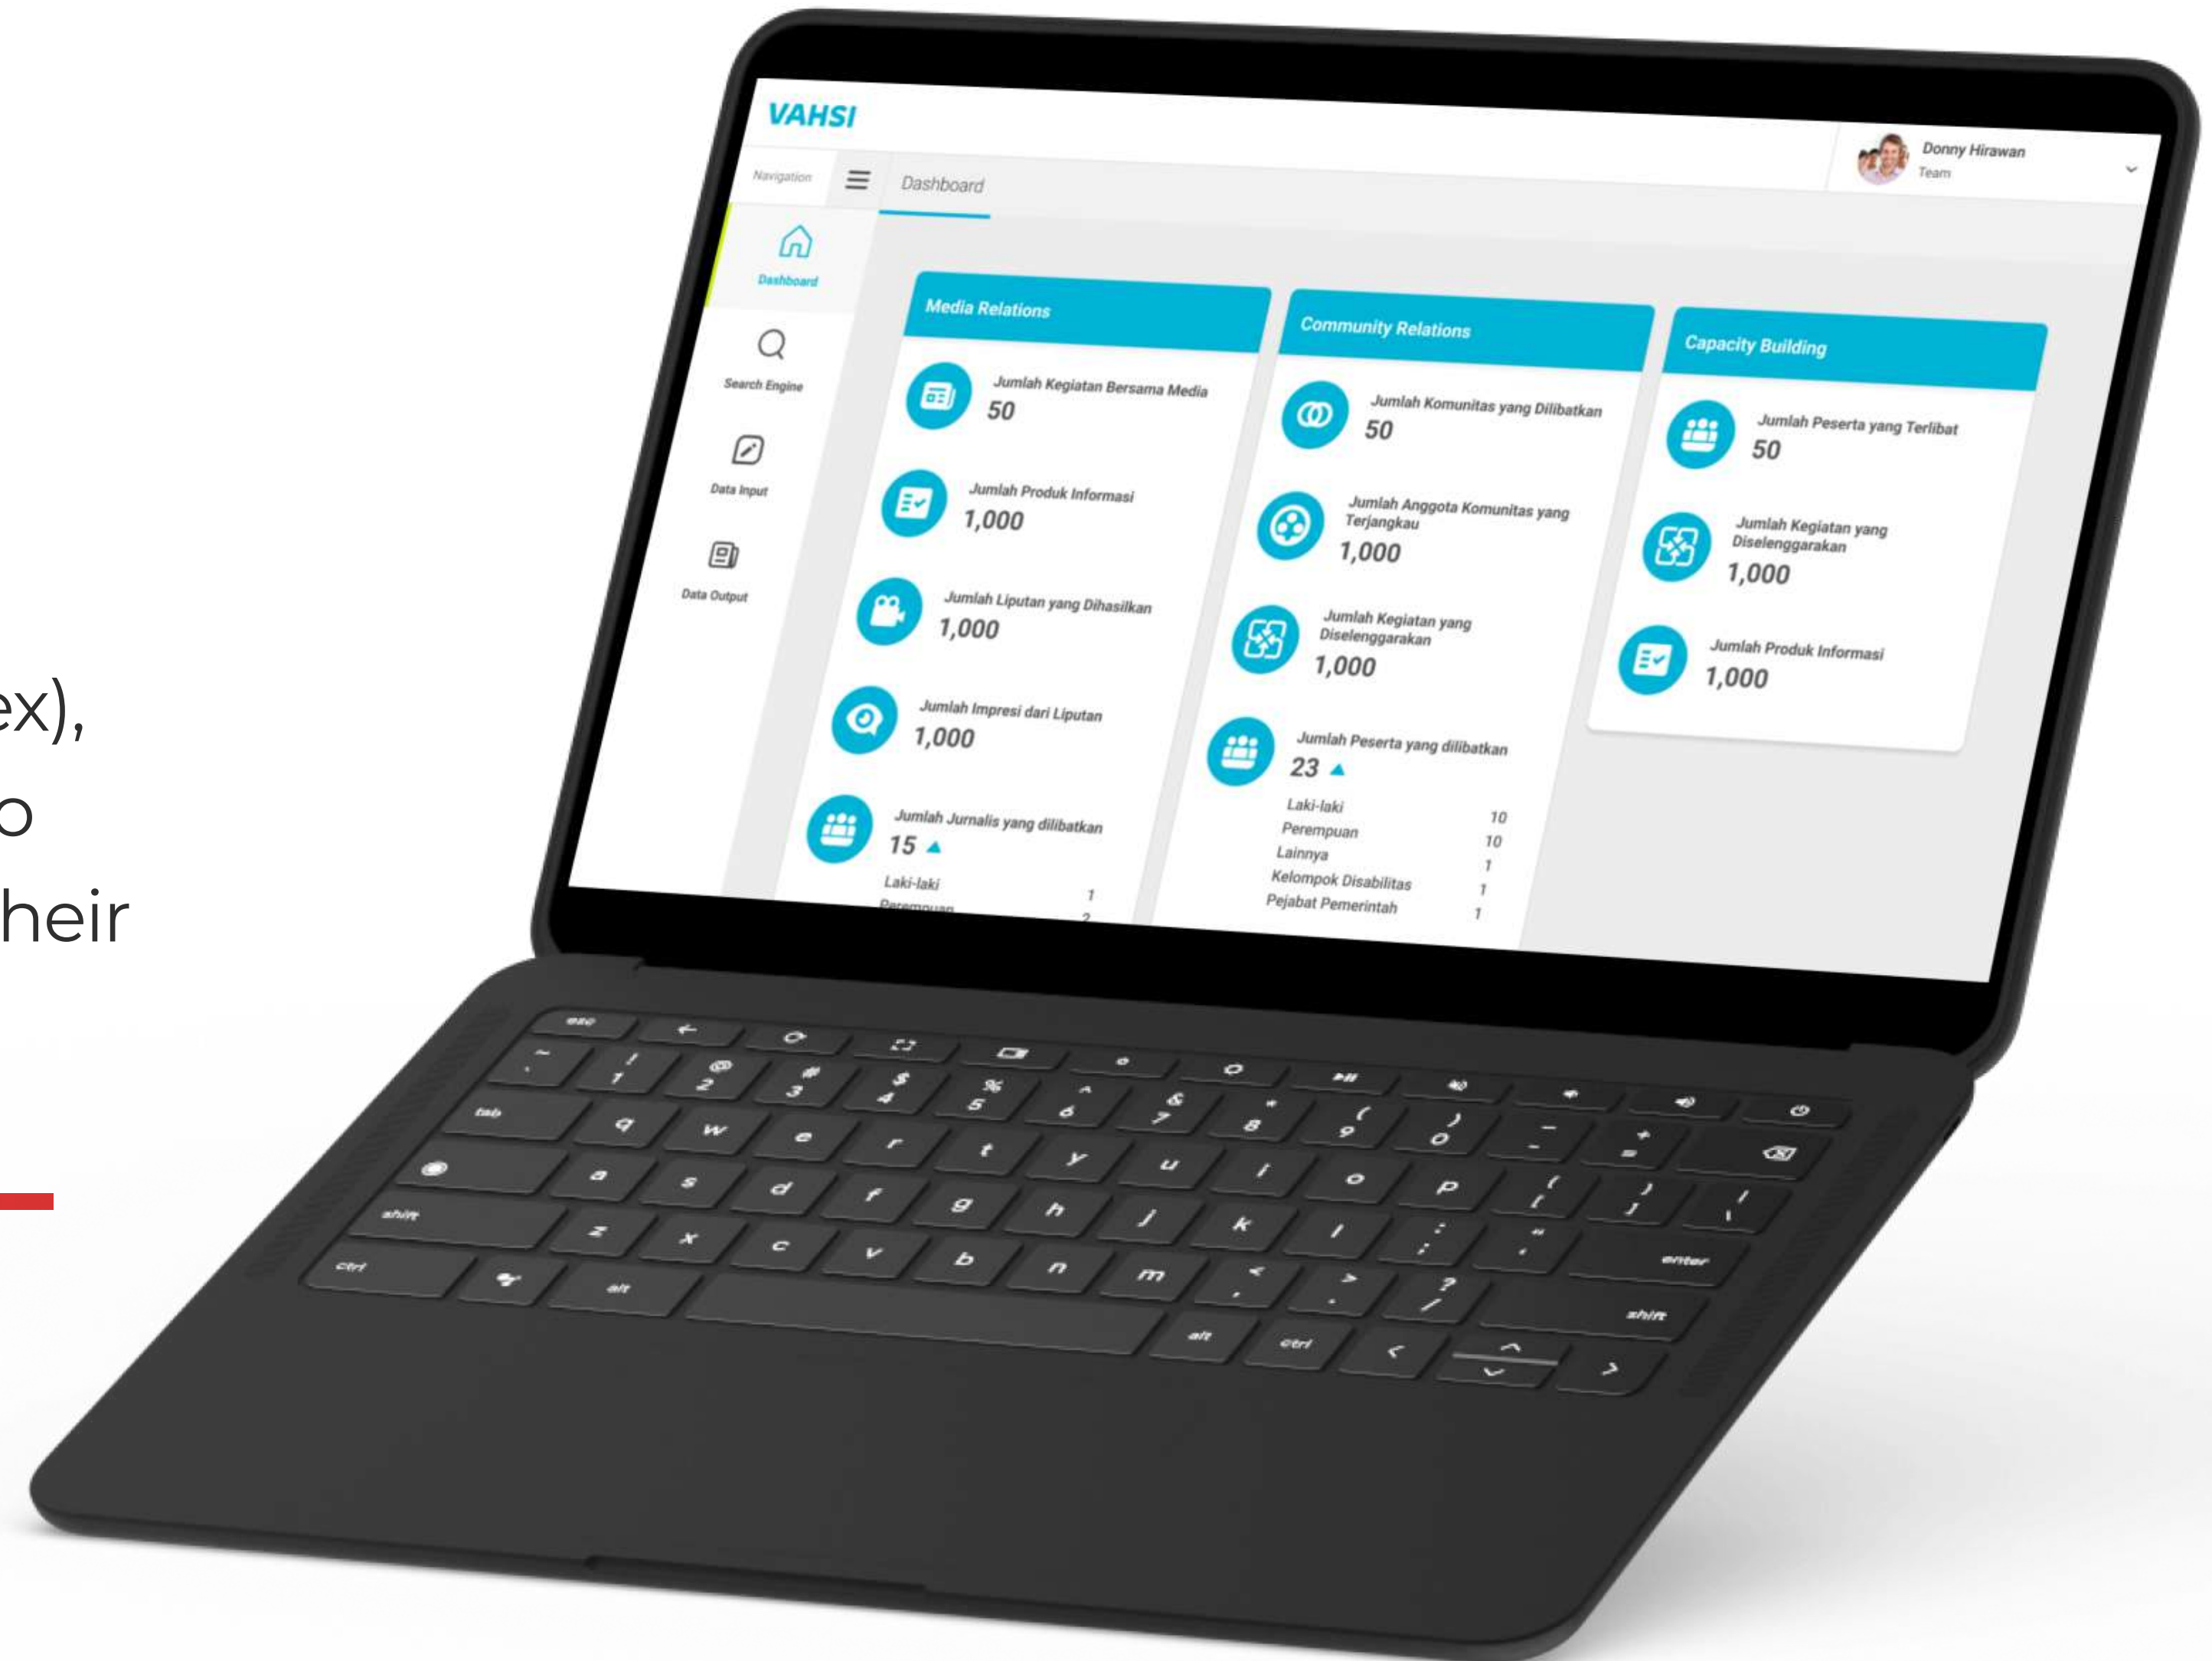

6 STUDY CASES®

AUSTRALIA INDONESIA
HEALTH SECURITY
PARTNERSHIP

Australia Indonesia Health Security Partnership (AIHSP)

Based on our Indexing System (DataDex), we provide AIHSP to fulfill their needs to capture their scattered information in their workflow with customized UI.

UI/UX

Web-based System Development

System managing